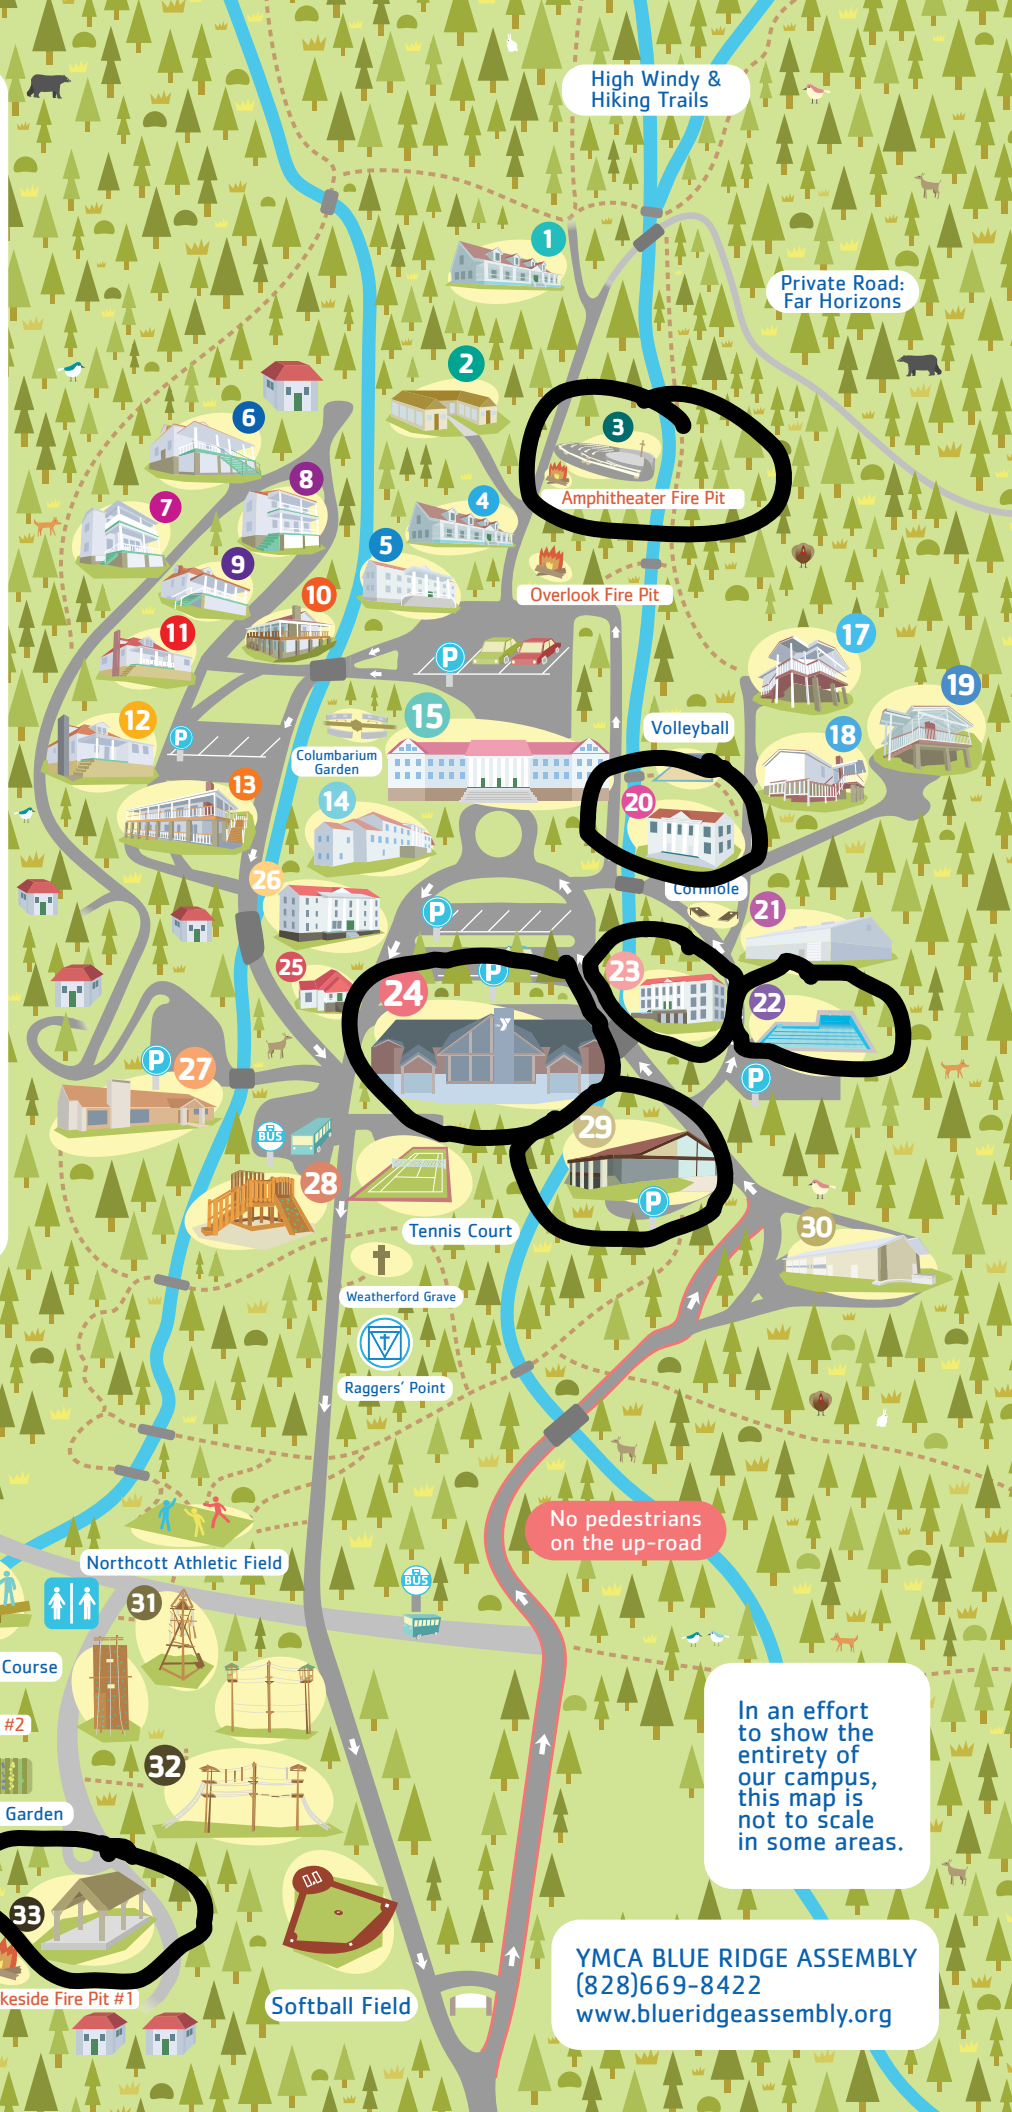

FOR YOUTH DEVELOPMENT®
FOR HEALTHY LIVING
FOR SOCIAL RESPONSIBILITY

CAMPUS LEGEND

- 1 McCarty Lodge
- 2 Younts Hall
- 3 Whittington Amphitheater
- 4 Barnhardt Lodge
- 5 Hibbard Hall
- 6 Auburn Cabin
- 7 Georgia Cabin
- 8 VPI Cabin
- 9 Converse Cabin
- 10 Lotz Lodge
- 11 Dogwood Cabin
- 12 Meredith Cabin
- 13 Breazeale Family Lodge
- 14 Heaton Hall
- 15 Eureka Hall
- 17 Purser Family Cottage
- 18 Haralson Family Cottage
- 19 Ware Family Cottage
- 20 Gymnasium
- 21 Ware Pavilion/Harry H. Brace Indoor Challenge Course
- 22 Warner Memorial Swimming Pool
- 23 Asheville Hall
- 24 Blue Ridge Center
- 25 Parker Cabin
- 26 Abbott Hall
- 27 Weatherford Hall
- 28 Venable Playground
- 29 Washburn Center/Heritage Arts Studio
- 30 Charles R. Younts Maintenance Center
- 31 Camp Cousins Challenge Course
- 32 Watts Family Odyssey Challenge Course
- 33 Fesperman Picnic Shelter

High Windy & Hiking Trails

Private Road: Far Horizons

Amphitheater Fire Pit

Overlook Fire Pit

Volleyball

Columbarium Garden

Comble

Tennis Court

Weatherford Grave

Raggers' Point

No pedestrians on the up-road

Slingshot Range

Soccer Field

Northcott Athletic Field

Archery

Team Development Course

Lakeside Fire Pit #2

Basketball

Learning Garden

Laurel Lake

Lakeside Fire Pit #1

Softball Field

In an effort to show the entirety of our campus, this map is not to scale in some areas.

YMCA BLUE RIDGE ASSEMBLY
(828)669-8422
www.blueridgeassembly.org